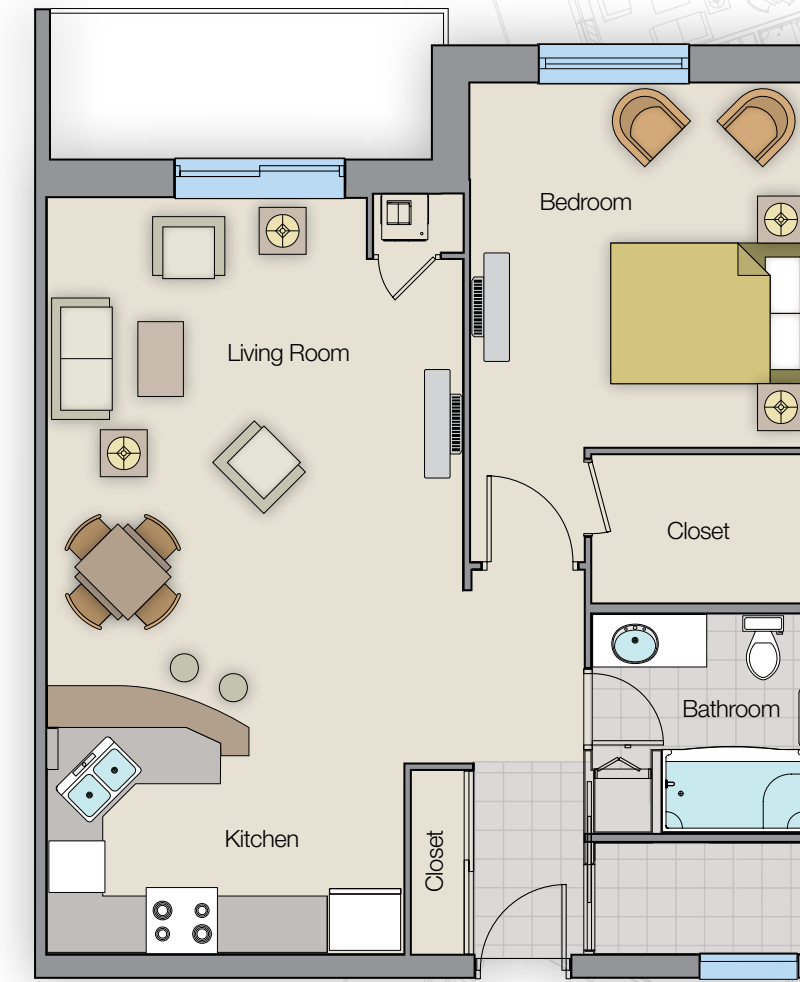

- Gourmet and/or eat-in kitchen with breakfast bar
- In suite laundry
- 5 in suite appliances
- Ceramic flooring
- Crown moulding
- 9ft ceilings
- Individually controlled heating and cooling
- Built-in electric fireplace
- Cable and satellite ready
- Walk in closets
- Window coverings
- Ensuite master bathrooms
- Wall to wall carpeting

Come home to your spacious one or two bedroom suite that provides a picturesque view of the city line or gracious woodland.. Give in to temptation and let the artesian spa's salt water work its magic, and for the days you don't feel like being in your kitchen, the gourmet restaurant always has a table waiting.

### ▶ Hickory

All of our 1 Bedroom suites feature a full kitchen and are available in a variety of layouts ranging from 800 to 875 square feet

### ▶ Willow

All of our 1 bedroom with den suites feature a full kitchen and are available in a variety of layouts ranging from 900 to 1050 square feet