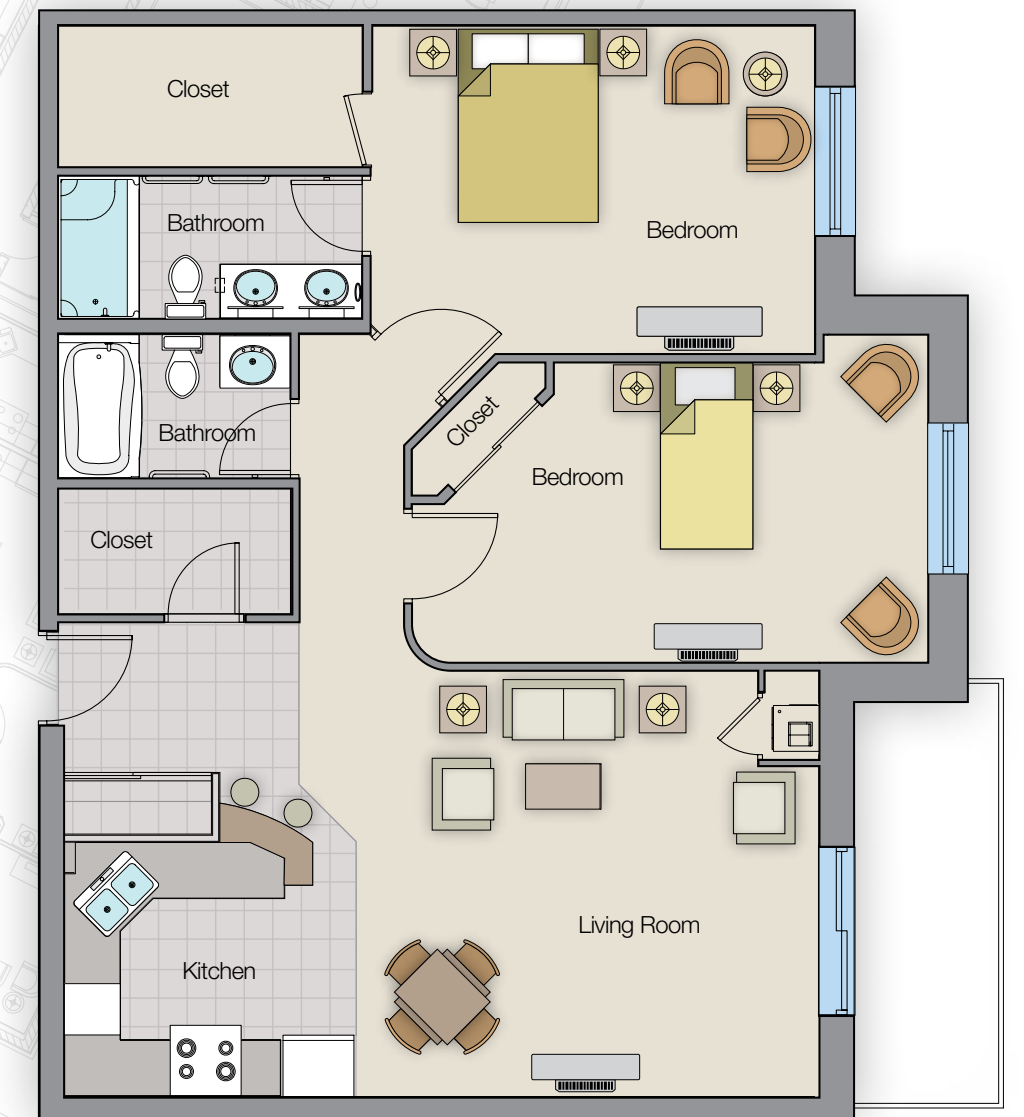

- Gourmet and/or eat-in kitchen with breakfast bar
- In suite laundry
- 5 in suite appliances
- Ceramic flooring
- Crown moulding
- 9ft ceilings
- Individually controlled heating and cooling
- Built-in electric fireplace
- Cable and satellite ready
- Walk in closets
- Window coverings
- Ensuite master bathrooms
- Wall to wall carpeting

### ▶ Hickory

All of our 1 Bedroom suites feature a full kitchen and are available in a variety of layouts ranging from 800 to 875 square feet

### ▶ Willow

All of our 1 bedroom with den suites feature a full kitchen and are available in a variety of layouts ranging from 900 to 1050 square feet

### ▶ Chestnut

All of our 2 bedroom suites feature a full kitchen and are available in a variety of layouts ranging from 1100 to 1500 square feet

All dimensions are approximate. The designs shown represent typical versions of the various suite layouts. There are variations available for each model.